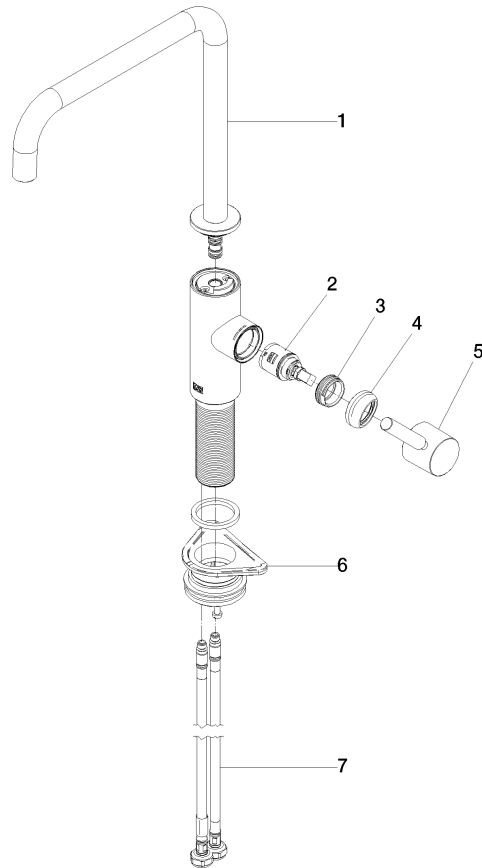

33 815 861

- 235mm projection
- pivotable spout 360°
- Optional swivel limiter available with swivel limiter set 12 820 970 90
- air-enriched flow
- max. flow 8 l/min at 3 bar flow pressure
- lead-free
- This product can help a building meet the requirements of Green Building Rating Systems, e.g. LEED®, BREEAM®, DGNB

Recommended miscellaneous

Swivel limitation set - 12 820 970 90

Recommended miscellaneous

Strainer waste with control handle - Chrome 10 712 970-00

Recommended miscellaneous

Dispenser without rosette - Chrome 82 424 970-00

33 815 861

mm [inches]

Flow rate chart

Certificates

LGA_38642.

WRAS_240102021.

33 815 861

Spare parts list

No.	Item Number	Name	Quantity used	Delivery time
1	90 28 22 284 00-00	spout	1	10
2	90 15 05 042 00 90	cartridge	1	2
3	09 24 04 266 90	nut	1	2
4	90 28 30 052 00-00	cover	1	10
5	90 20 66 033 00-00	handle	1	10
6	04 23 10 044 08 90	fixing set	1	2
7	04 30 04 101 00 90	hose	2	2