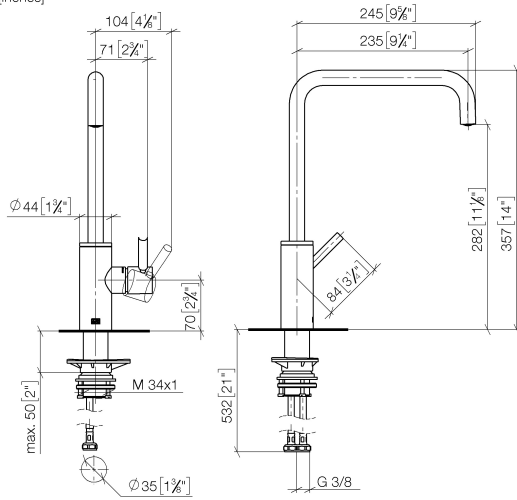

33 815 861

- 235mm projection
- pivotable spout 360°
- Optional swivel limiter available with swivel limiter set 12 820 970 90
- air-enriched flow
- max. flow 8 l/min at 3 bar flow pressure
- lead-free
- This product can help a building meet the requirements of Green Building Rating Systems, e.g. LEED®, BREEAM®, DGNB

Recommended miscellaneous

Swivel limitation set - 12 820 970 90

Recommended miscellaneous

Strainer waste with control handle - Chrome 10 712 970-00

Recommended miscellaneous

Dispenser without rosette - Chrome 82 424 970-00

33 815 861

mm [inches]

Flow rate chart

Certificates

LGA_38642.

WRAS_240102021.

33 815 861

Spare parts list

No.	Item Number	Name	Quantity used	Delivery time
1	90 28 22 284 00-00	spout	1	10
2	90 15 05 042 00 90	cartridge	1	2
3	09 24 04 266 90	nut	1	2
4	90 28 30 052 00-00	cover	1	10
5	90 20 66 033 00-00	handle	1	10
6	04 23 10 044 08 90	fixing set	1	2
7	04 30 04 101 00 90	hose	2	2