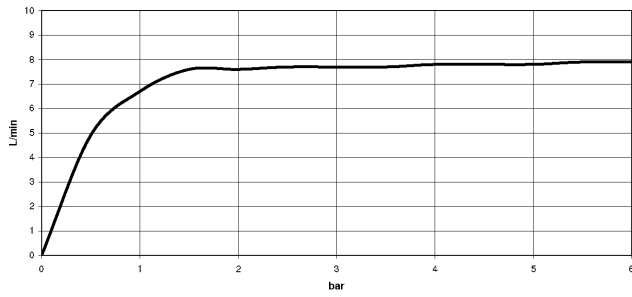

Recommended miscellaneous

Swivel limitation set - 12 820 970 90

Recommended miscellaneous

Strainer waste with control handle - Chrome 10 712 970-00

Recommended miscellaneous

Dispenser without rosette - Chrome 82 424 970-00

33 815 861

mm [inches]

Flow rate chart

Certificates

LGA_38642.

WRAS_240102021.

33 815 861

Spare parts list